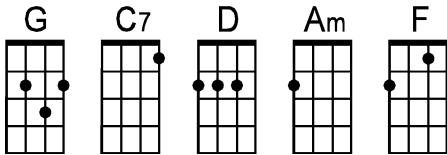

Last Train to Clarksville
by Tommy Boyce and Bobby Hart (1966)

Intro: x 4 G F
A -----
E -----3-----1--0-----
C -----2----- (riff can be played whenever a G chord measure is played)
(low) G --0-----

G
Take the last train to Clarksville and I'll meet you at the station.
You can be here by four thirty 'cause I've made your reservation; don't be slow C7
Oh, no, no, no Oh, no, no, no . . . . C C/

G
'Cause I'm leavin' in the morning and I must see you again
We'll have one more night together, 'til the morning brings my train and I must go, C7
Oh, no, no, no Oh, no, no, no . . . . And I don't know if I'm ever coming home. G F G F (or riff x 2)